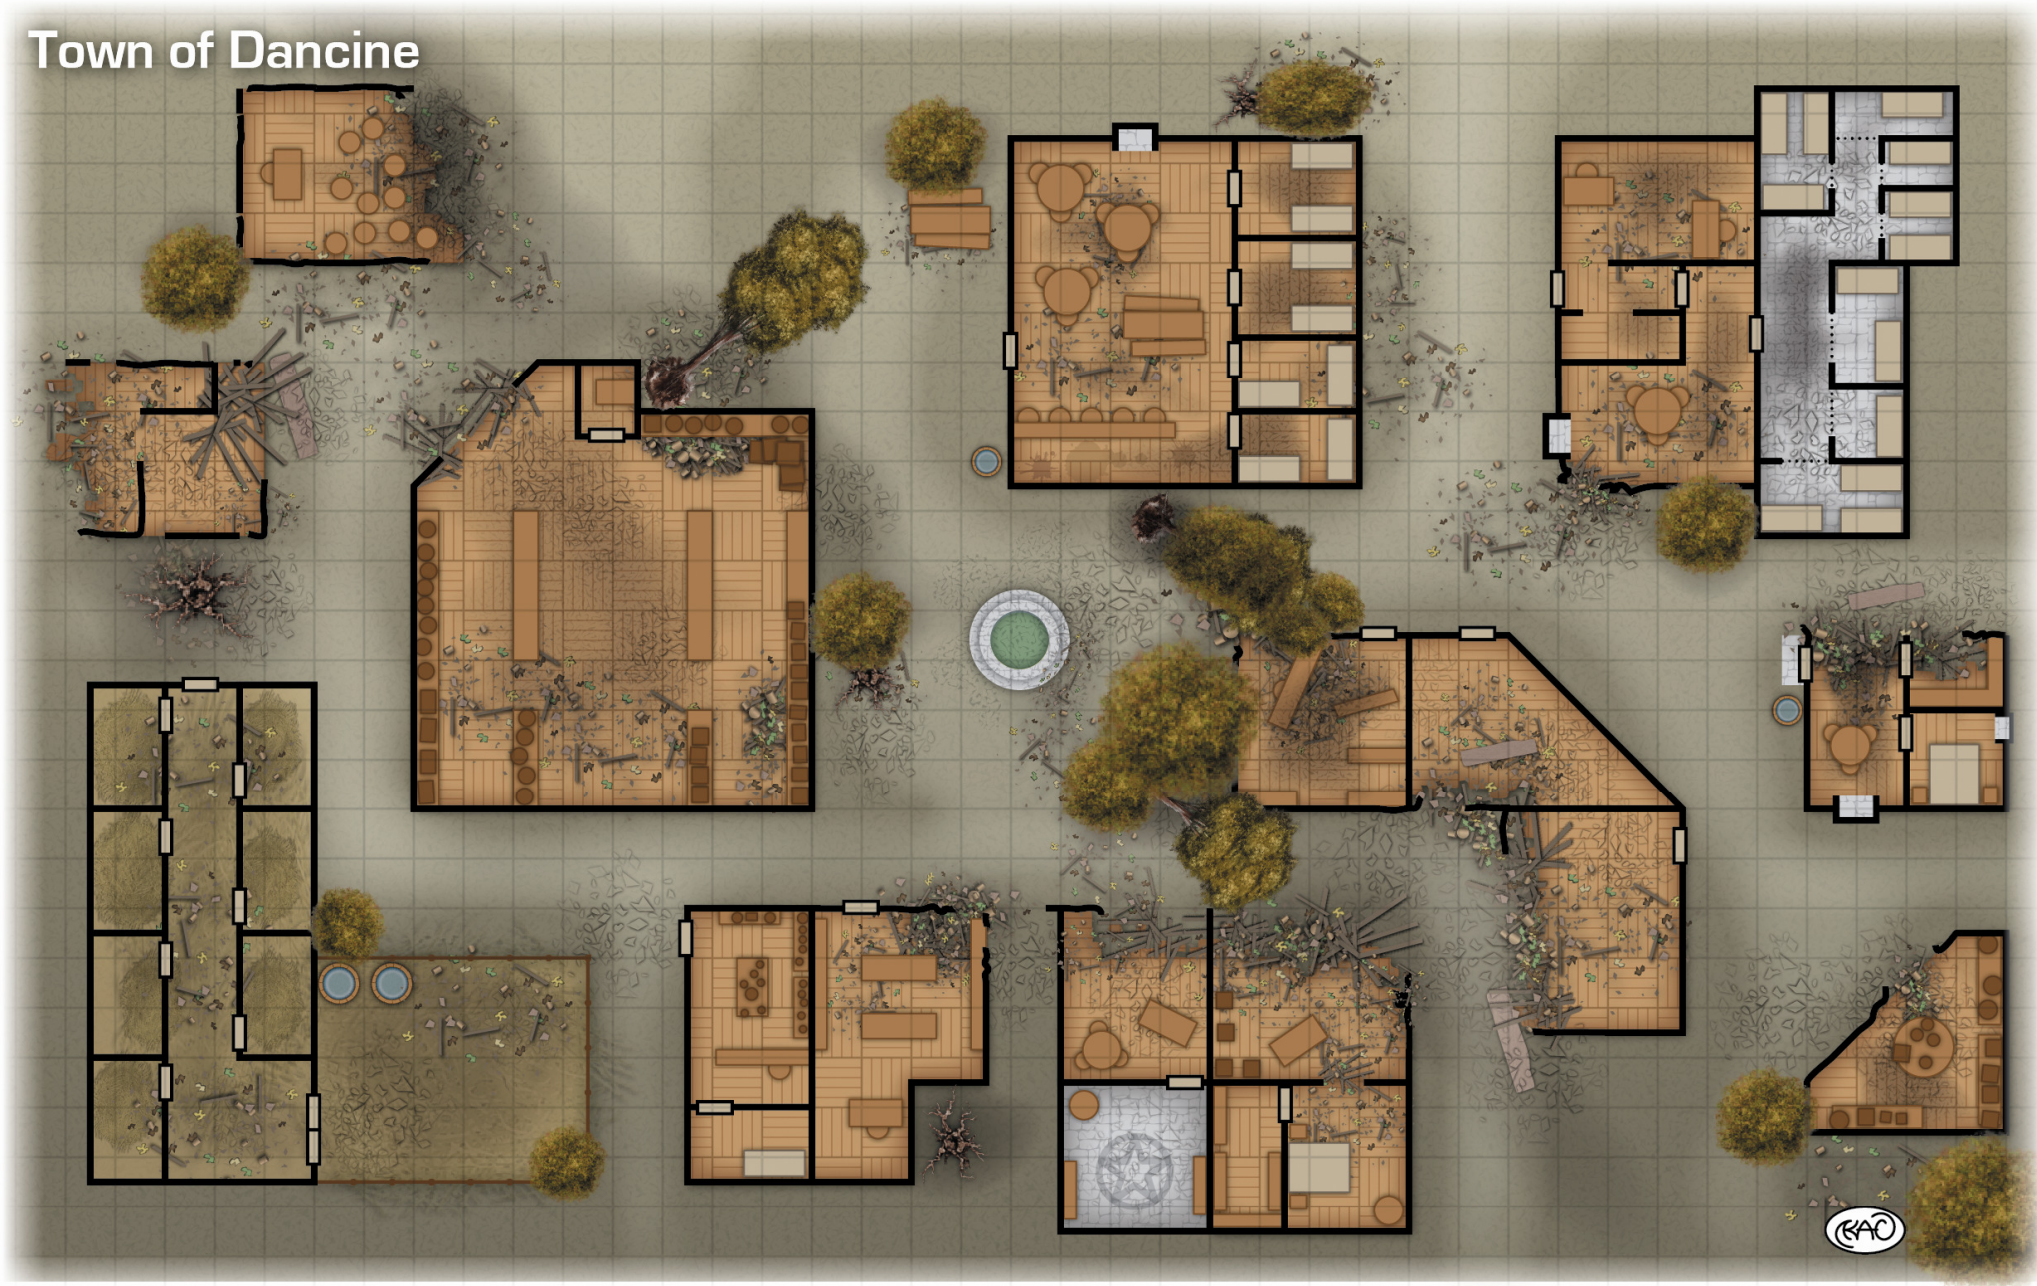

LEGEND

-  Settled Star System
-  Space Station / Human Outpost
-  Uninhabited Star System
-  Main Route (Stellar Communication Network)
-  Secondary Route

SEVEN WORLDS

Town of Dancine

Town of Dancine