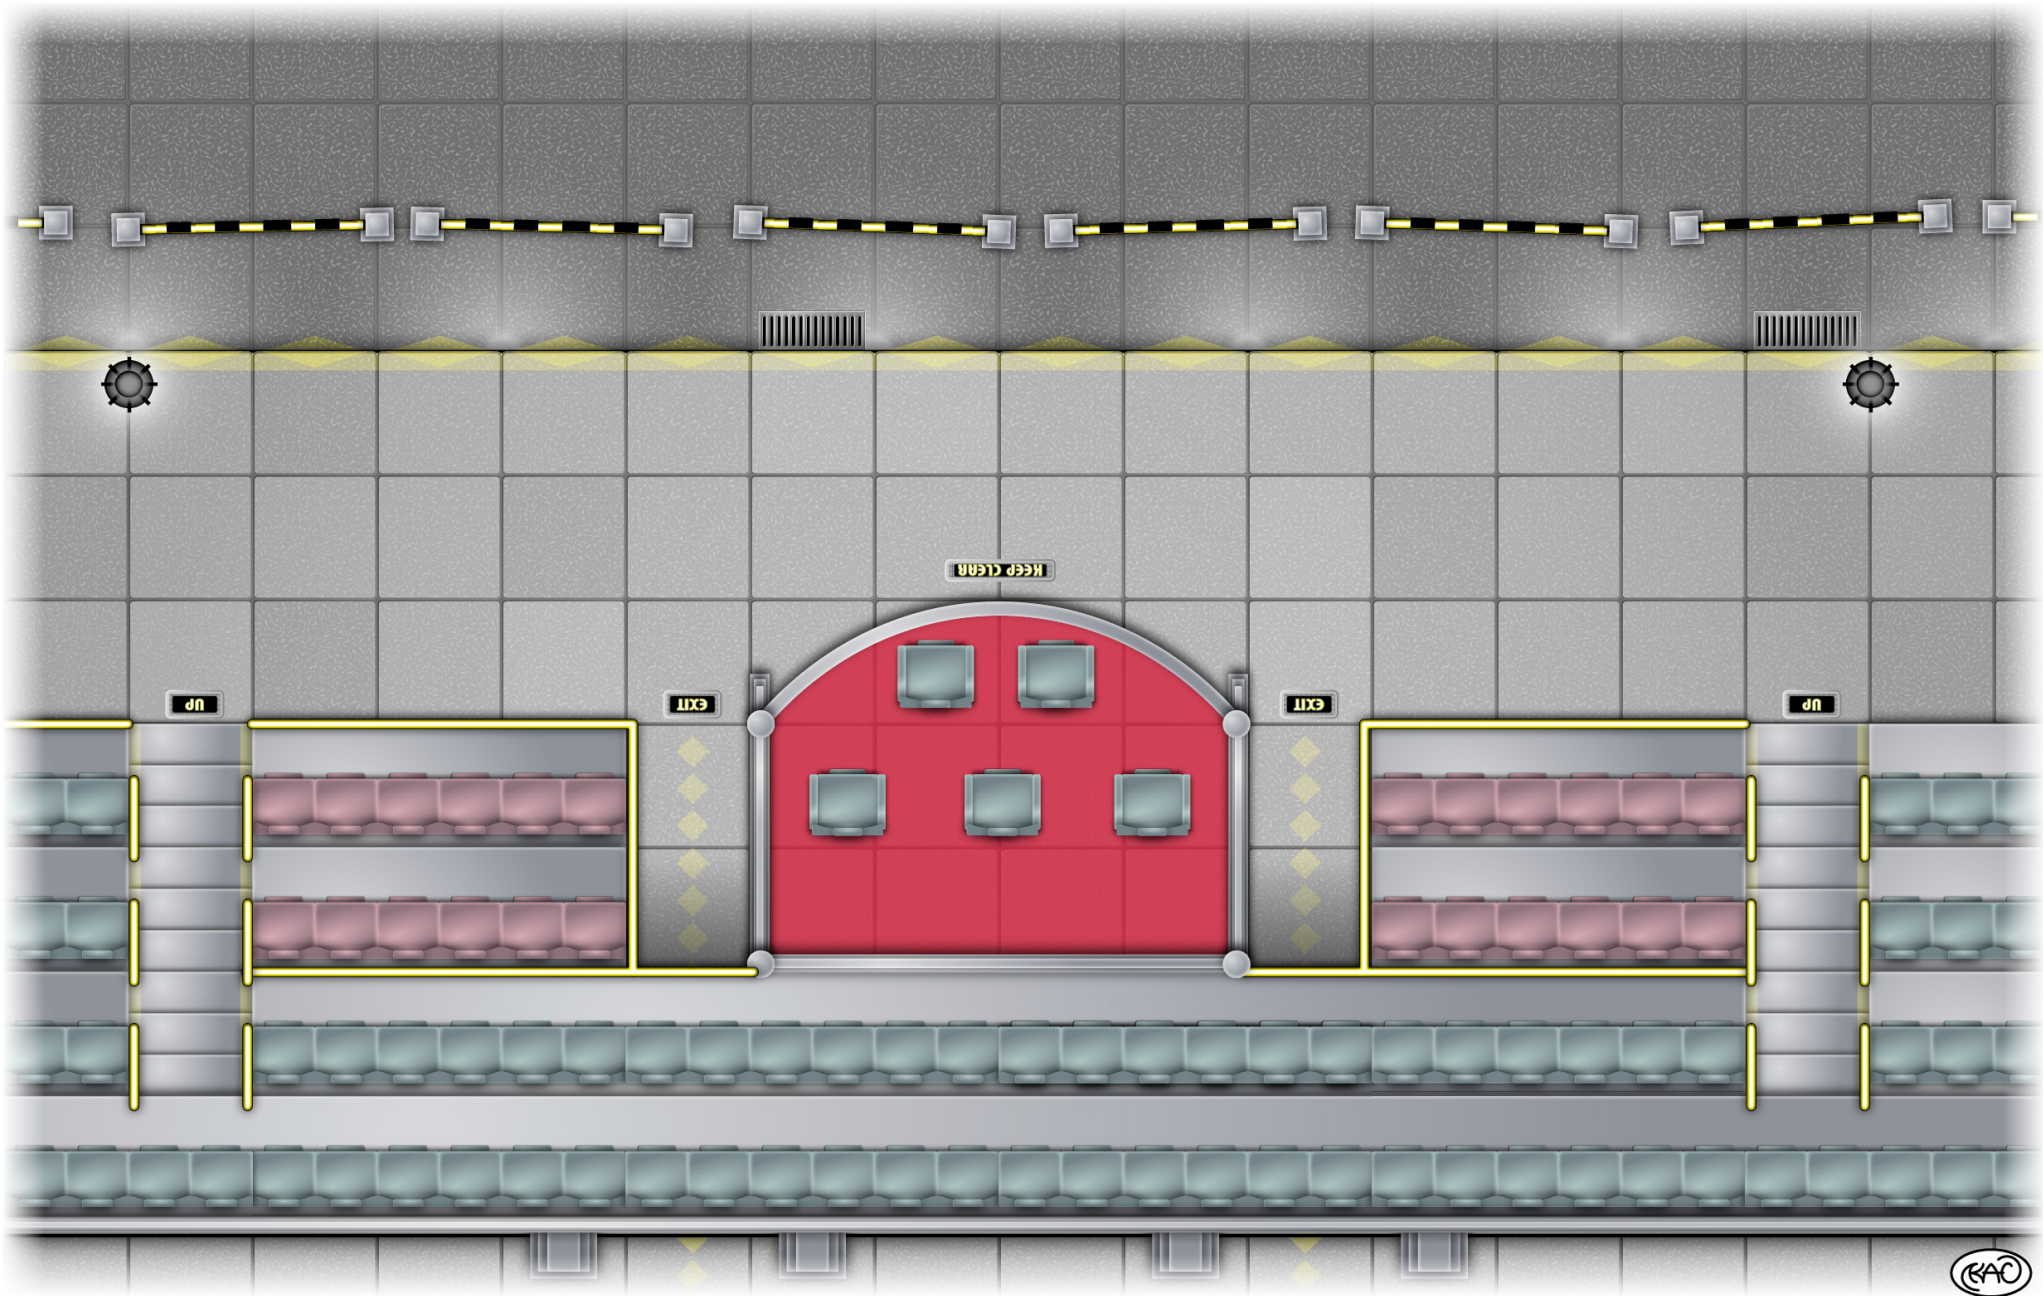

LEGEND

-  Settled Star System
-  Space Station / Human Outpost
-  Uninhabited Star System
-  Main Route (Stellar Communication Network)
-  Secondary Route

SEVEN WORLDS

Town of Dancine

Town of Dancine