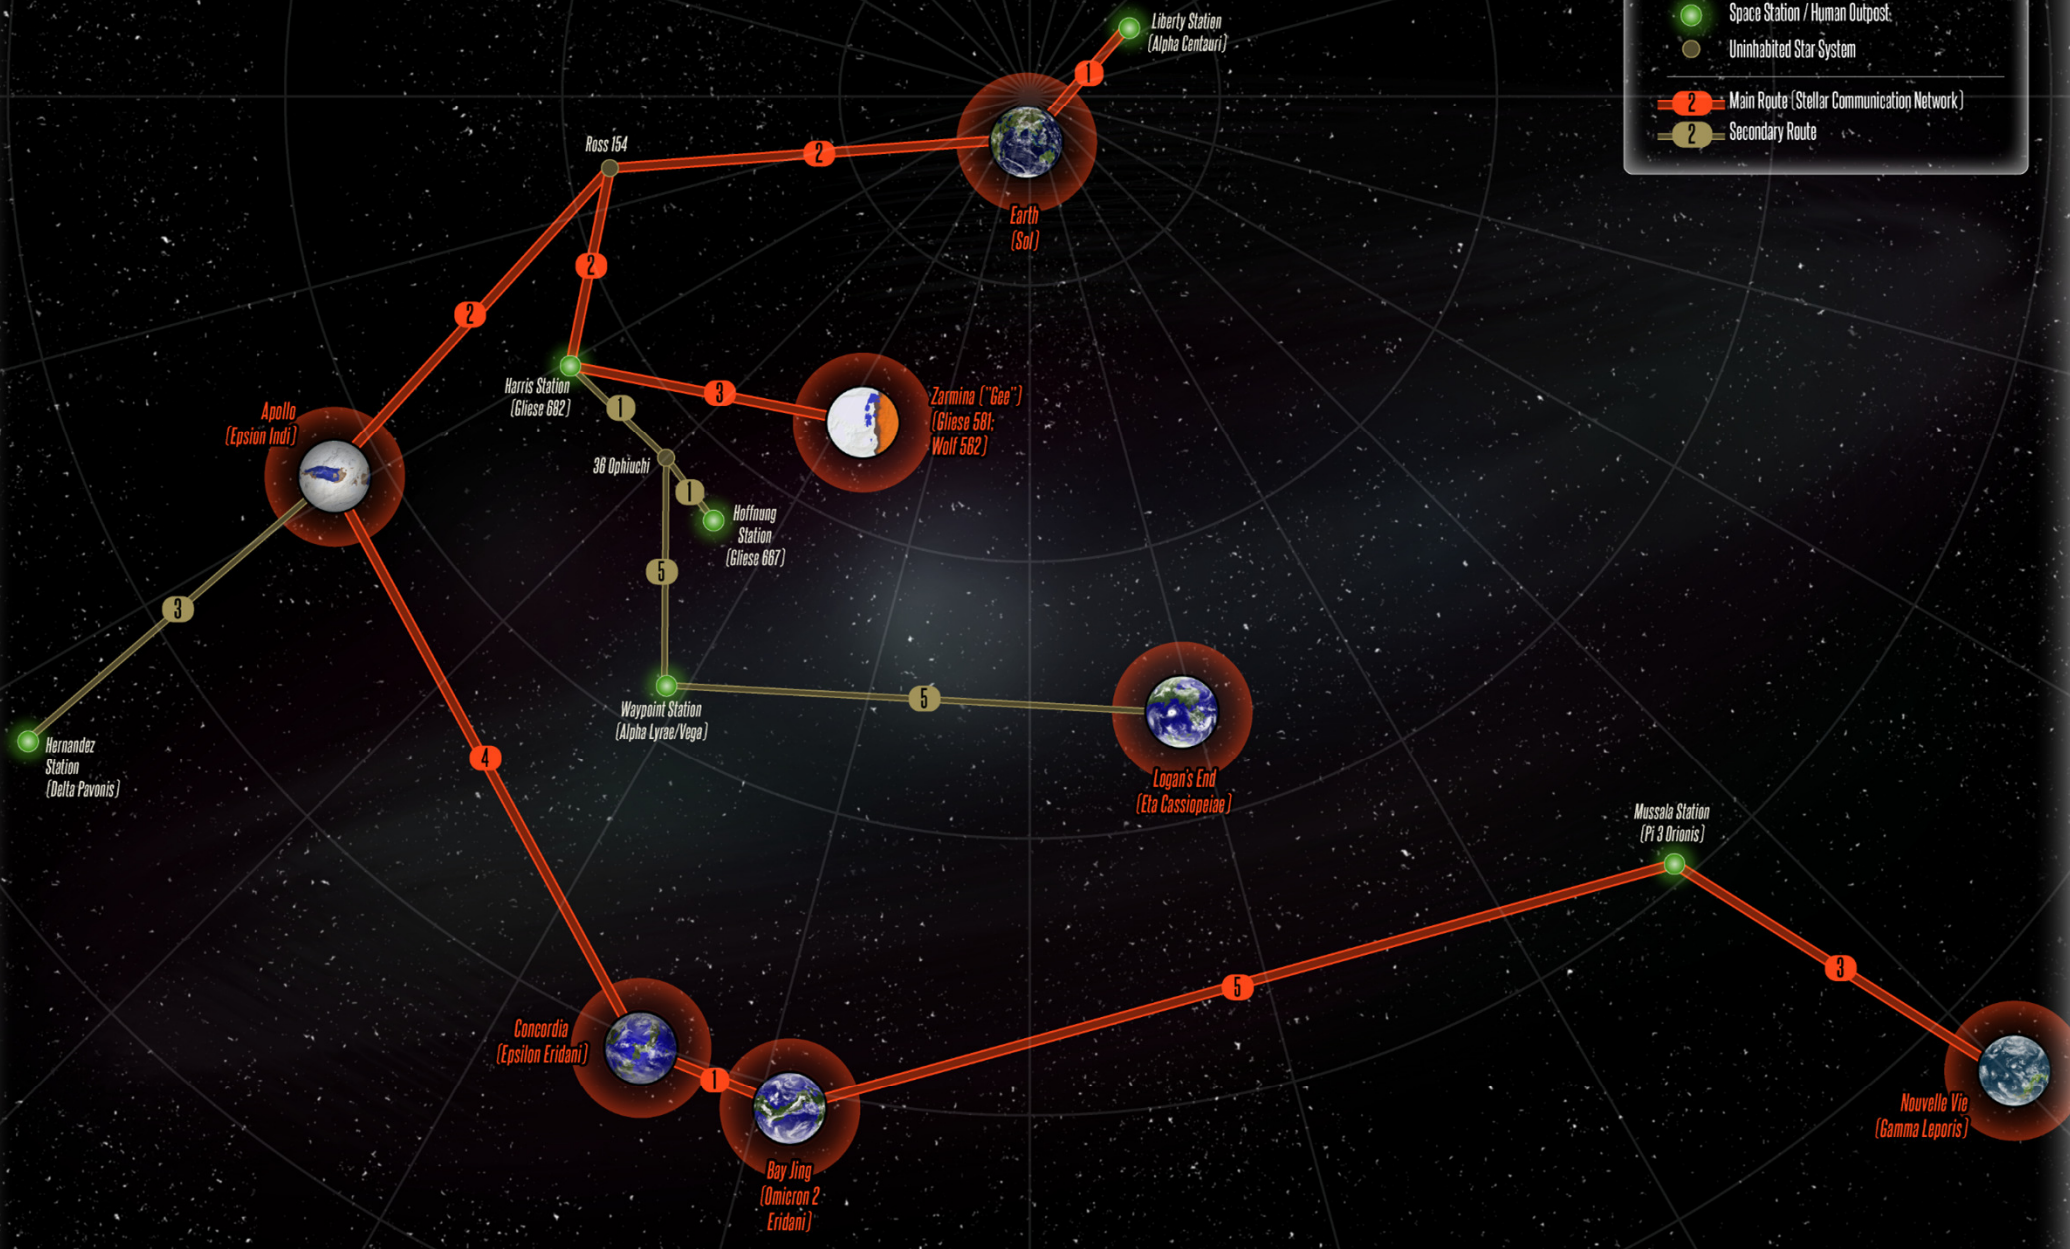

LEGEND

-  Settled Star System
-  Space Station / Human Outpost
-  Uninhabited Star System
-  Main Route (Stellar Communication Network)
-  Secondary Route

SEVEN WORLDS

Town of Dancine

Town of Dancine