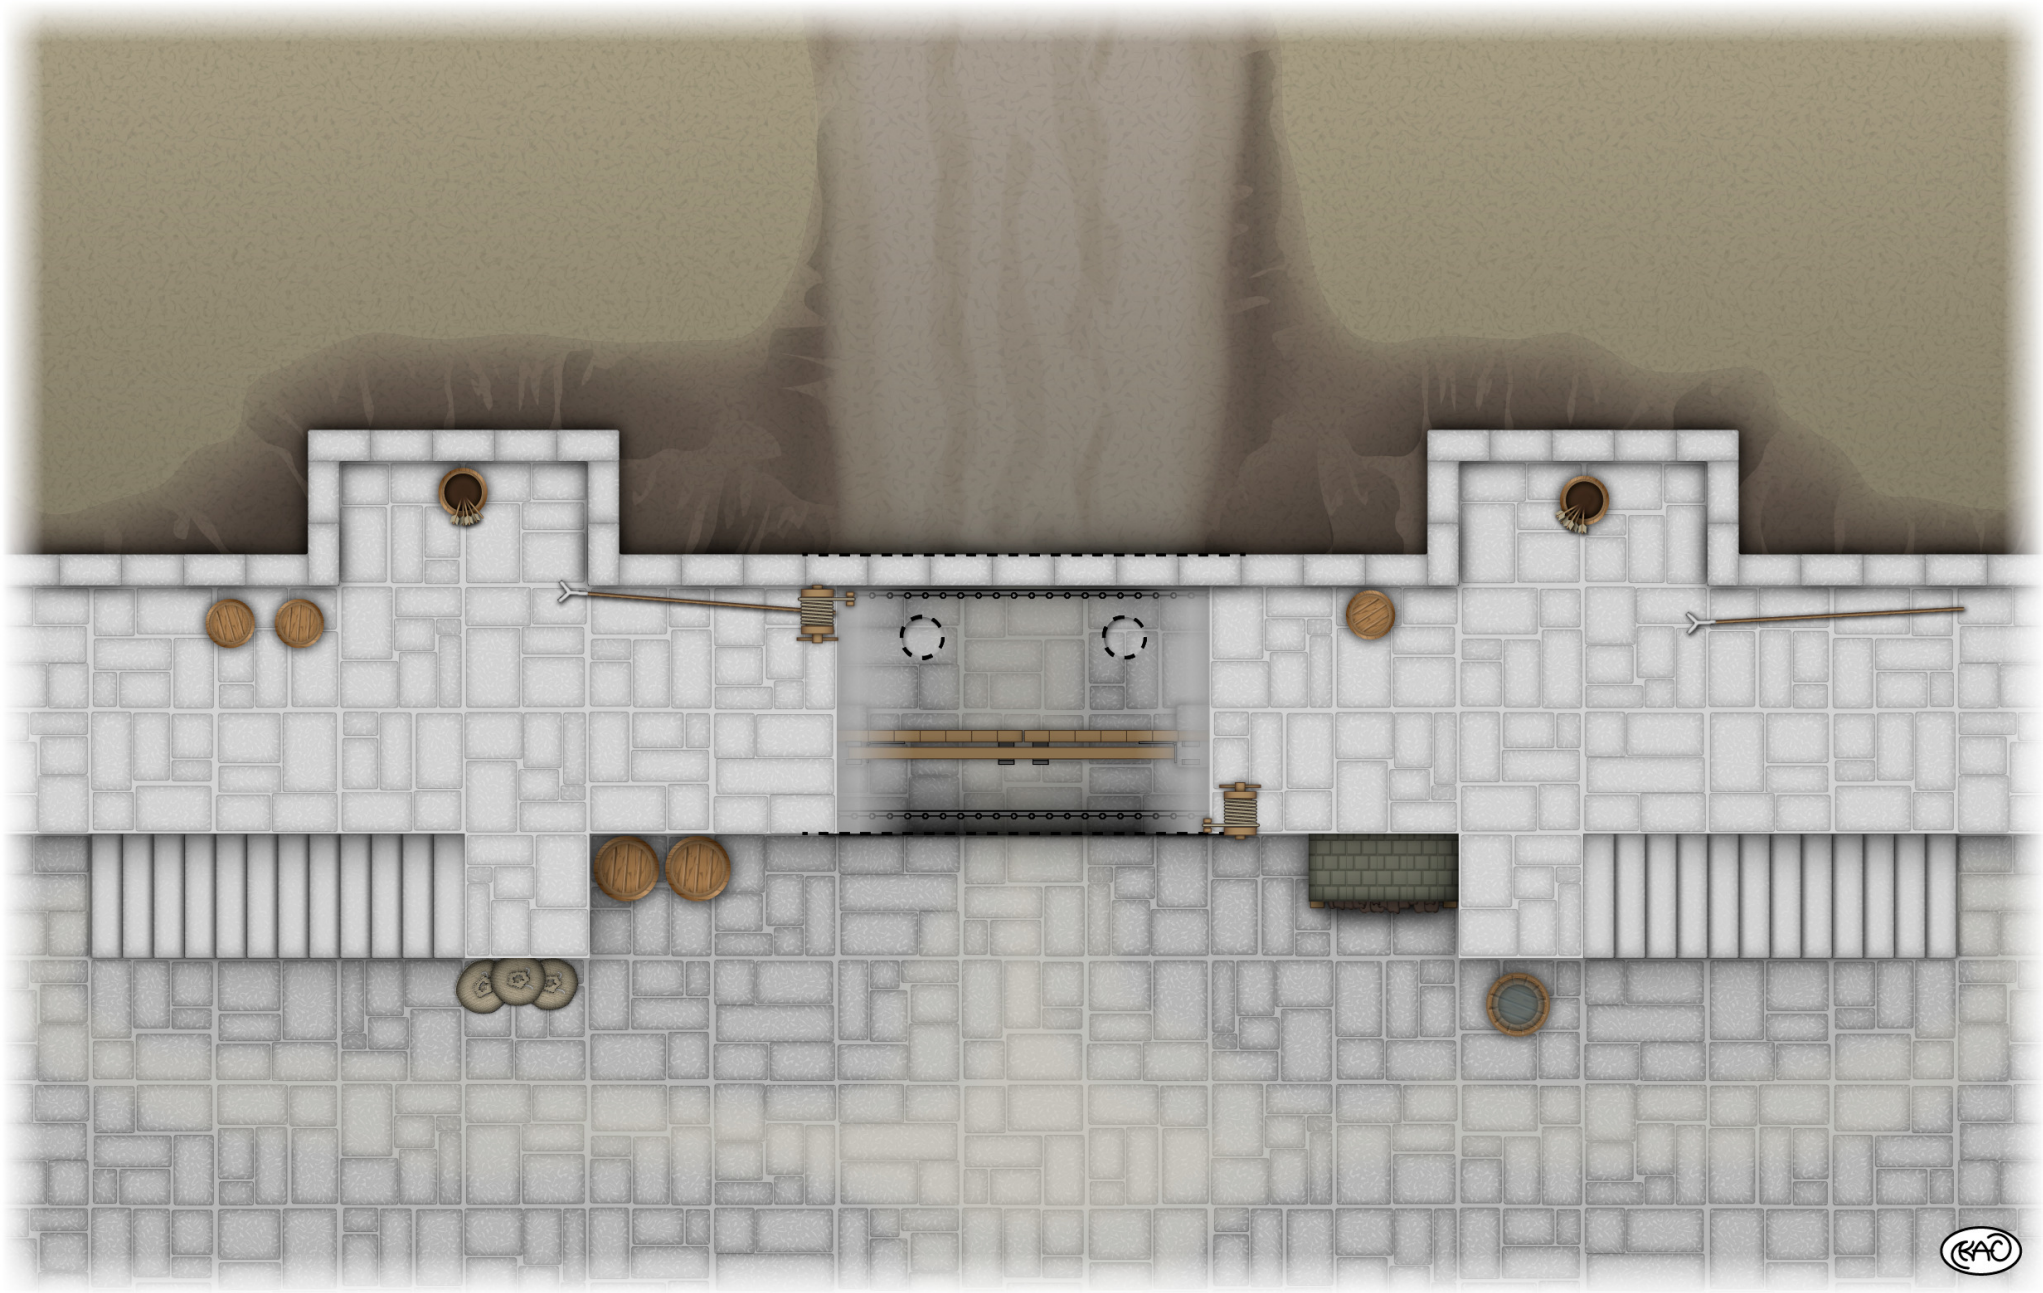

LEGEND

-  Settled Star System
-  Space Station / Human Outpost
-  Uninhabited Star System
-  Main Route (Stellar Communication Network)
-  Secondary Route

SEVEN WORLDS

Town of Dancine

Town of Dancine